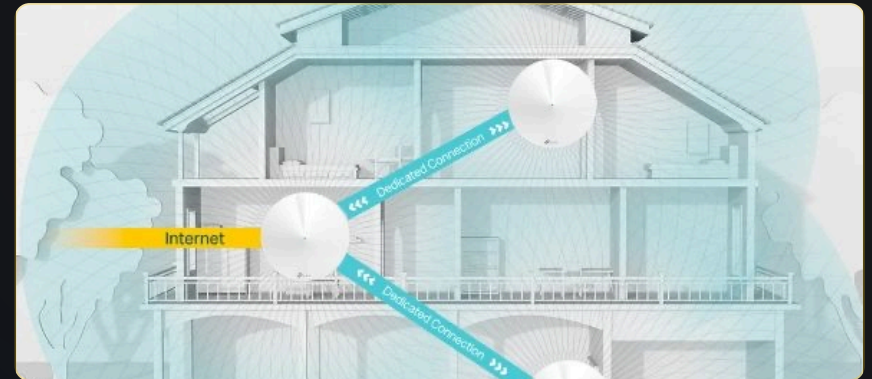

OUR FLAGSHIP SOLUTION.

Engineered, installed, and refined to absolute perfection.

A truly enterprise-grade network — purpose-built for residences and buildings that demand uncompromising reliability, performance, and longevity.

BUILT FOR SCALE

- From a mid-sized home to an entire multi-story building
- Up to 200 devices per access point
- Up to 3 ISP uplinks with automatic failover

BUILT FOR PERFORMANCE

- Centrally managed and monitored from one dashboard
- Multi-SSID — separate networks for family, guests, IoT, staff
- Bandwidth shaping, access control, VIP traffic priority
- Optimized signal coverage with zero dead zones

BUILT FOR THE FUTURE

- Modular, brand-agnostic hardware that scales with you
- Designed lifespan of 5–8 years with minimal intervention
- Upgrade individual components — never the whole system

BUILT FOR BEAUTY

- Discreet, ceiling-mounted access points
- Cleanly routed cabling — nothing exposed
- A finish you'll be proud to show off, not hide away