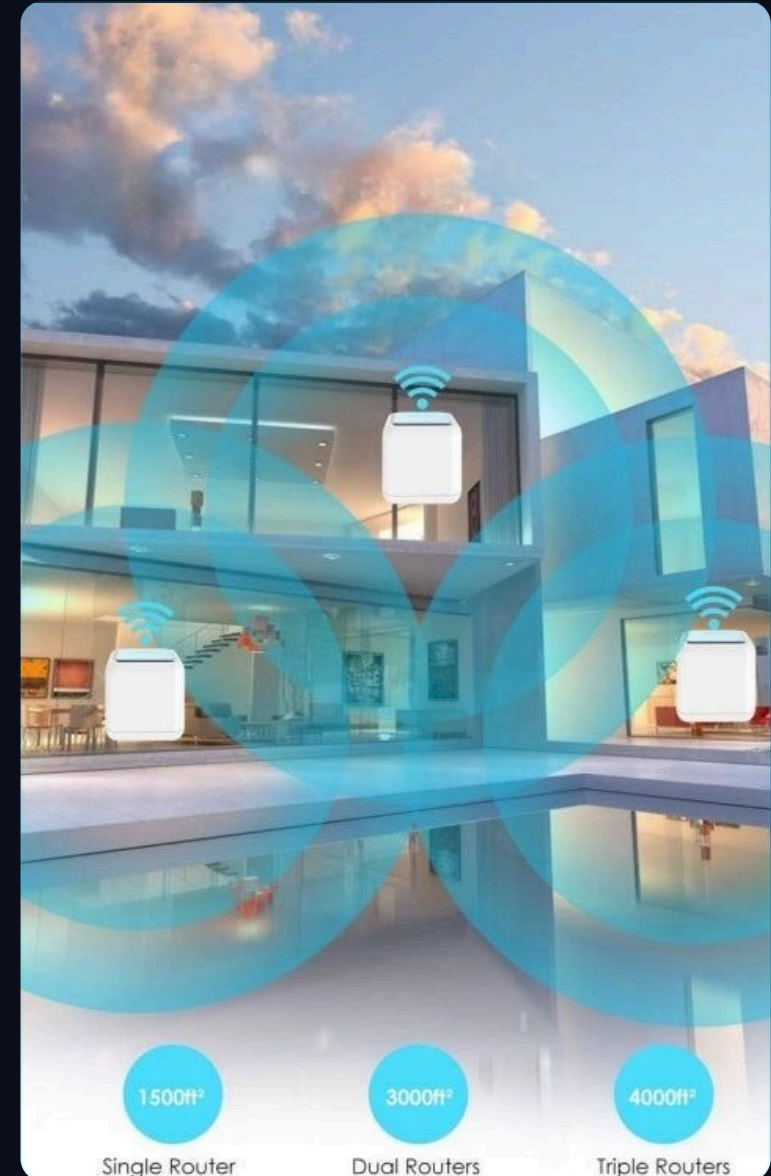

TIER 2 — CENTRALIZED MESH WI-FI

03 / COMPARISON

MID LEVEL

A step up — yet still bound by the limits of consumer hardware.

STRENGTHS

- ✓ Suited to mid-sized 2–3 bedroom homes and apartments
- ✓ Real-world speeds up to 100 Mbps
- ✓ Expandable up to six satellite nodes
- ✓ Comfortable for fewer than 30 devices

LIMITATIONS

- ✗ Satellites communicate over shared Wi-Fi airtime — every additional node reduces overall throughput
- ✗ No bandwidth control or traffic prioritization
- ✗ Performance ceiling around 30 devices and 100 Mbps
- ✗ Periodic restarts when satellites lose sync with the main router
- ✗ Locked to a single brand and model — no flexibility
- ✗ Higher cost than Tier 1, with diminishing returns at scale